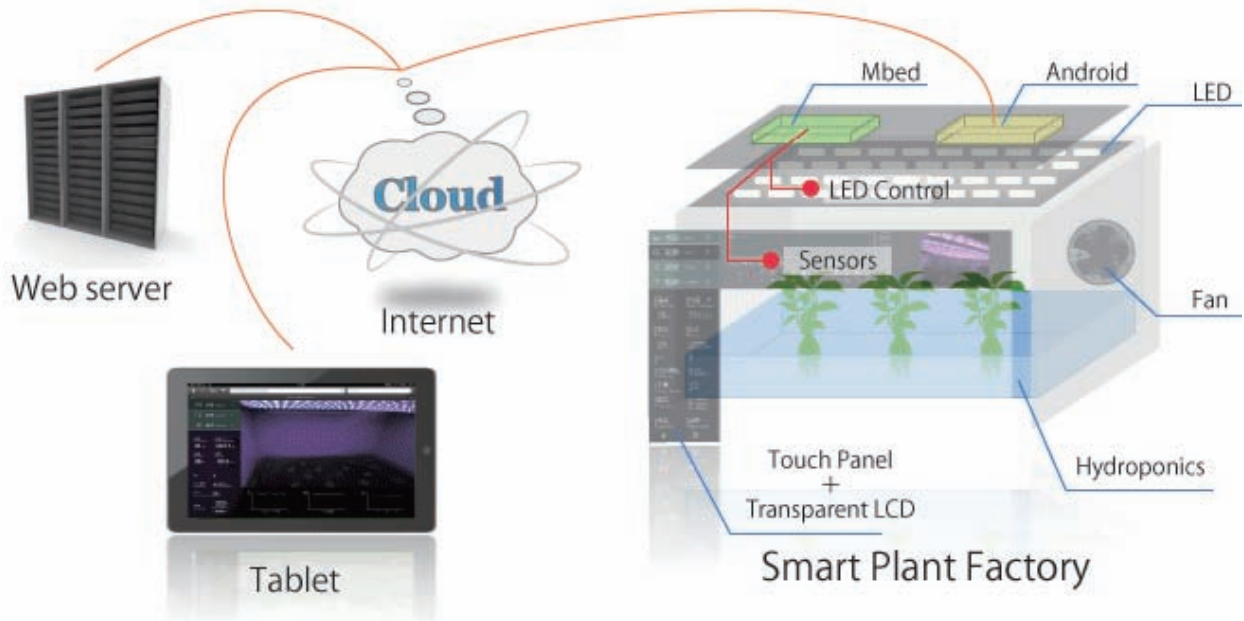

Smart Plant Factory Mechanism

Ability of smart plant factory

1

Safe vegetables you can grow in your own home.

There is great concern over food safety nowadays. Would you consider growing vegetables on your own? Smart Plant Factory uses Android to manage the various conditions necessary for growing vegetables. It will give you the "great taste" and "safety" that you are looking for.

2

Checking plant status on the go.

Smart Plant Factory enables you to share images and various status on your mobile device via a network. You can see the appearance of your vegetables even when you're on the go so you don't have to worry about going on short vacations.

3

Controlling the status using a Smartphone or a tablet.

You can control various conditions necessary for growing vegetables inside the Smart Plant Factory, such as lighting, water temperature, and air flow, right from your smartphone or tablet. You can work from the plant factory itself using a screen displayed on a transparent LCD. By performing management through Android, you can even take on the challenge of growing vegetables that are difficult to grow because you have complete control of delicate settings.

4

Sharing information on social networking sites. Growing a kitchen garden together.

As your vegetables grow, you can upload images and create posts of your work on social networking sites to share them with everyone. You may even be able to seek advice from experts when you encounter cultivation problems. You can enjoy growing vegetables with everybody as though it was a game.

Contact

+81-3-3227-3531

plant-factory@seraku.co.jp

WEB SITE

<http://smart-plantfactory.seraku.co.jp/english/>

Smartphone app development / web application development
embedded Android development / resident engineer
Nishishinjuku Kimuraya Building 6F, 5-25 Nishi Shinjuku 7-chome,
Shinjuku-ku, Tokyo 160-0023, Japan