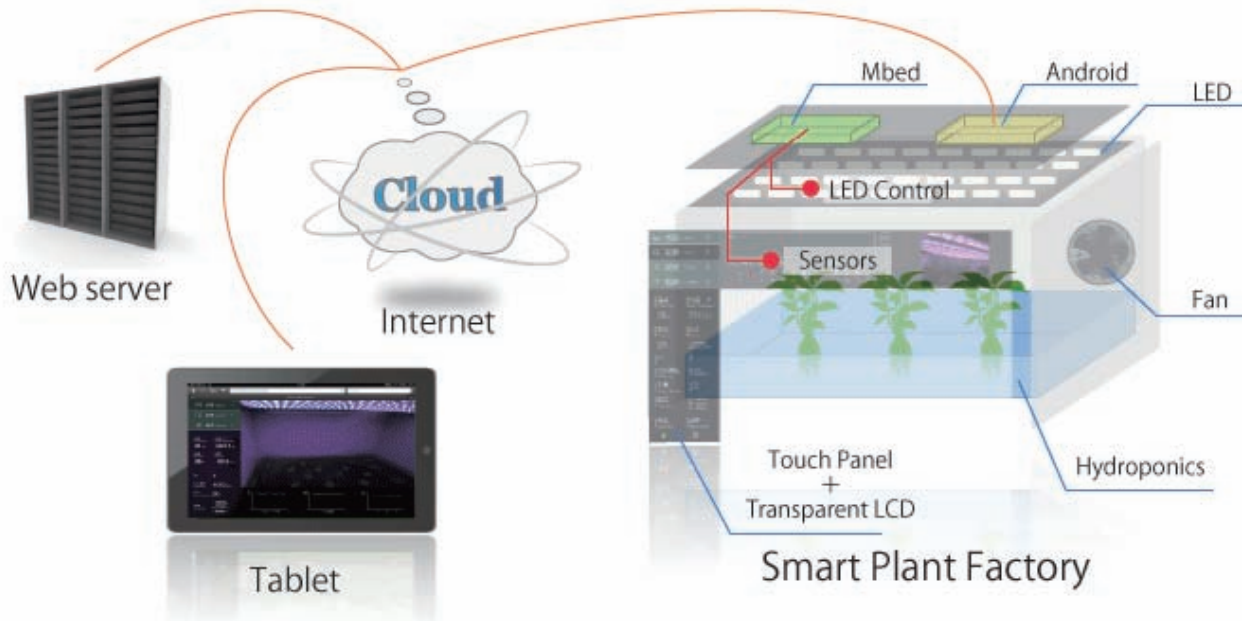

Smart Plant Factory Mechanism

Ability of smart plant factory

1

Safe vegetables you can grow in your own home.

There is great concern over food safety nowadays. Would you consider growing vegetables on your own? Smart Plant Factory uses Android to manage the various conditions necessary for growing vegetables. It will give you the "great taste" and "safety" that you are looking for.

2

Checking plant status on the go.

Smart Plant Factory enables you to share images and various status on your mobile device via a network. You can see the appearance of your vegetables even when you're on the go so you don't have to worry about going on short vacations.

3

Controlling the status using a Smartphone or a tablet.

You can control various conditions necessary for growing vegetables inside the Smart Plant Factory, such as lighting, water temperature, and air flow, right from your smartphone or tablet. You can work from the plant factory itself using a screen displayed on a transparent LCD. By performing management through Android, you can even take on the challenge of growing vegetables that are difficult to grow because you have complete control of delicate settings.

4

Sharing information on social networking sites. Growing a kitchen garden together.

As your vegetables grow, you can upload images and create posts of your work on social networking sites to share them with everyone. You may even be able to seek advice from experts when you encounter cultivation problems. You can enjoy growing vegetables with everybody as though it was a game.

Contact

+81-3-3227-3531

plant-factory@seraku.co.jp

WEB SITE

<http://smart-plantfactory.seraku.co.jp/english/>

Smartphone app development / web application development
embedded Android development / resident engineer
Nishishinjuku Kimuraya Building 6F, 5-25 Nishi Shinjuku 7-chome,
Shinjuku-ku, Tokyo 160-0023, Japan